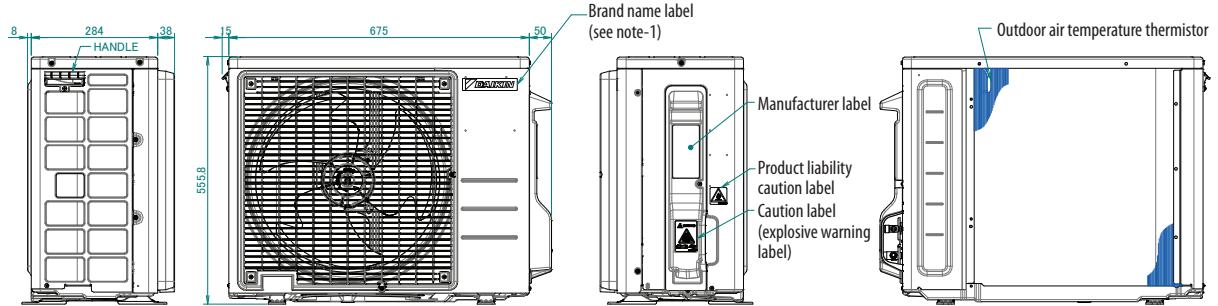

## 5 - 1 Dimensional Drawings

RXF20-42F

**NOTATION**

1- brand name label details can be seen below.

Daikin brand label: 3P698070-1

Siesta brand label: 3P698070-3

Minimum space for air passage  
Wall height on air outlet side < 1200 mm

In case of removing the stop valve cover.

2D143507

RXF50F

Minimum space for air passage  
Wall height on air outlet side < 1200 mm

In case of removing the stop valve cover.

3D153218