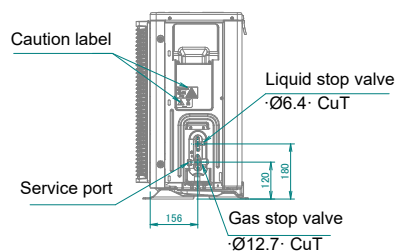

In case of removing the stop valve cover.

2D143507

RXF50F

Minimum space for air passage  
Wall height on air outlet side < 1200 mm

In case of removing the stop valve cover.

3D153218