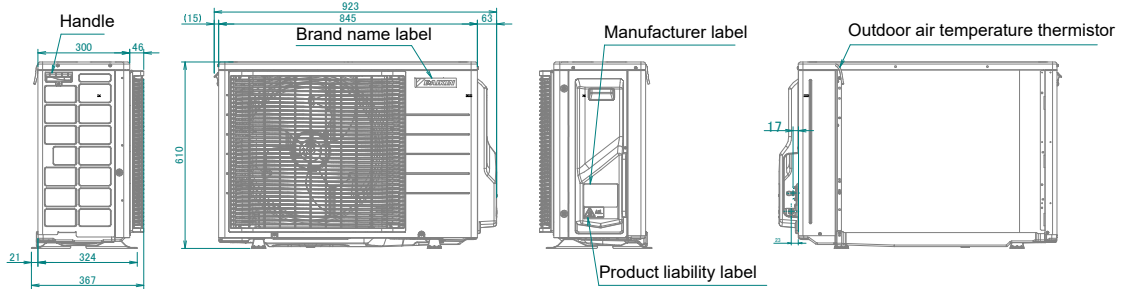

## 5 - 1 Dimensional Drawings

RXF20-42F

**NOTATION**

1- brand name label details can be seen below.

Daikin brand label: 3P698070-1

Siesta brand label: 3P698070-3

Minimum space for air passage  
Wall height on air outlet side < 1200 mm

In case of removing the stop valve cover.

2D143507

RXF50F

Minimum space for air passage  
Wall height on air outlet side < 1200 mm

In case of removing the stop valve cover.

3D153218