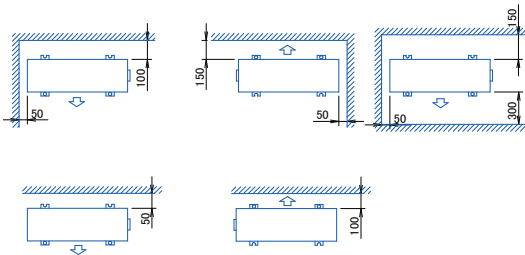

# 5 Dimensional drawings

## 5 - 1 Dimensional Drawings

RXF20-42F

**NOTATION**

1- brand name label details can be seen below.

Daikin brand label: 3P698070-1

Siesta brand label: 3P698070-3

Minimum space for air passage  
Wall height on air outlet side < 1200 mm

In case of removing the stop valve cover.

2D143507

RXF50F

Minimum space for air passage  
Wall height on air outlet side < 1200 mm

In case of removing the stop valve cover.

3D153218