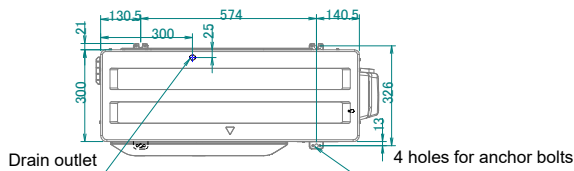

2D143507

RXF50F