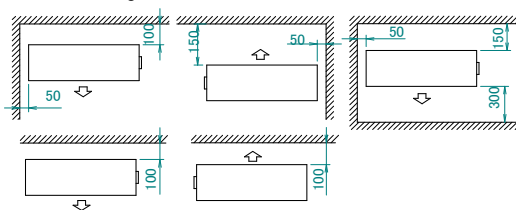

## 5 - 1 Dimensional Drawings

RXF20-42F

**NOTATION**

1- brand name label details can be seen below.

Daikin brand label: 3P698070-1

Siesta brand label: 3P698070-3

Minimum space for air passage  
Wall height on air outlet side < 1200 mm

In case of removing the stop valve cover.

2D143507

RXF50F

Minimum space for air passage  
Wall height on air outlet side < 1200 mm

In case of removing the stop valve cover.

3D153218