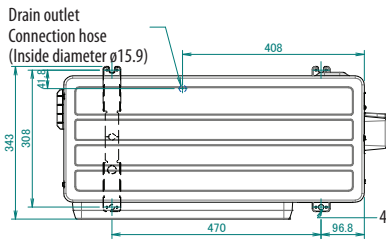

# 5 Dimensional drawings

## 5 - 1 Dimensional Drawings

RXF20-42F

**NOTATION**

1- brand name label details can be seen below.

Daikin brand label: 3P698070-1

Siesta brand label: 3P698070-3

Minimum space for air passage  
Wall height on air outlet side < 1200 mm

In case of removing the stop valve cover.

2D143507

RXF50F

Minimum space for air passage  
Wall height on air outlet side < 1200 mm

In case of removing the stop valve cover.

3D153218