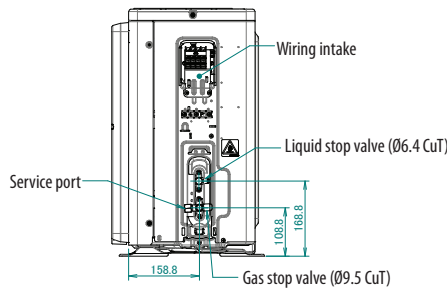

## 5 - 1 Dimensional Drawings

RXF20-42F

**NOTATION**

1- brand name label details can be seen below.

Daikin brand label: 3P698070-1

Siesta brand label: 3P698070-3

Minimum space for air passage  
Wall height on air outlet side < 1200 mm

In case of removing the stop valve cover.

2D143507

RXF50F

Minimum space for air passage  
Wall height on air outlet side < 1200 mm

In case of removing the stop valve cover.

3D153218