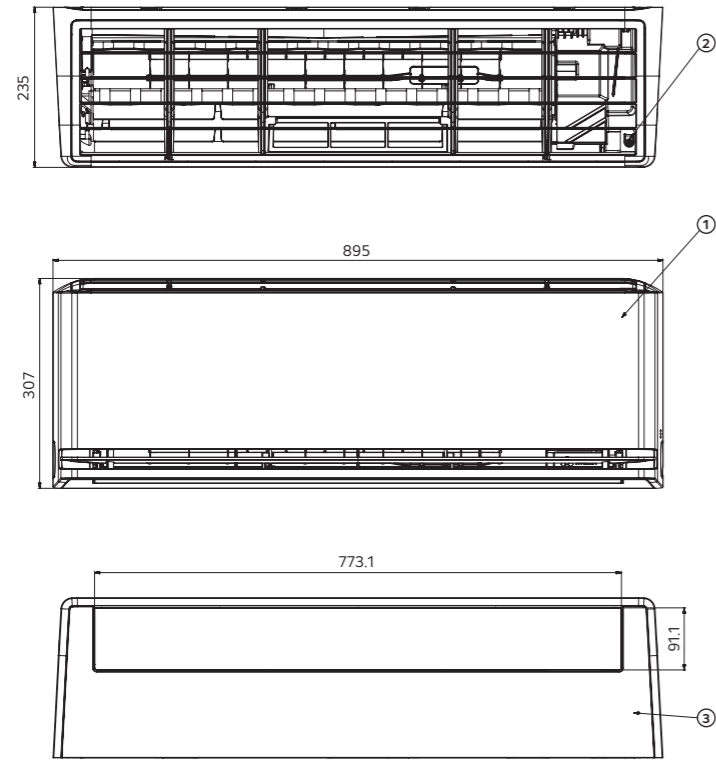

(Unit : mm)

ITEM NO.	PART NAME	REMARK
1	Front Panel	
2	Display & Signal Receiver	
3	Air Suction Filter	
4	Installation Plate	

AC09BK.NSJ / AC12BK.NSJ / AB09BK.NSJ / AB12BK.NSJ

(Unit : mm)

ITEM NO.	PART NAME	REMARK
1	Front Panel	
2	Display & Signal Receiver	
3	Air Filter	
4	Knockout Hole	For Pipe and Cable

F09MT.NSM / F12MT.NSM

(Unit: mm)

ITEM NO.	PART NAME	REMARK
1	Front Panel	
2	Air Suction Grille	
3	Knockout Hole	For Pipe and Cable

H09S1P.NS1 / H12S1P.NS1 / H09S1D.NS1 / H12S1D.NS1 / H18S1D.NS1 / H24S1D.NS1

(Unit : mm)

ITEM NO.	PART NAME	REMARK
1	Front Grill	
2	Filter Air	
3	Decor	
4	Knockout Hole	

HC12RK.NSK / DC18RK.NSK / DC24RK.NSK / PC18SK.NSK / PC24SK.NSK  
S18EQ.NSK / S24EQ.NSK / S18ET.NSK / S24ET.NSK