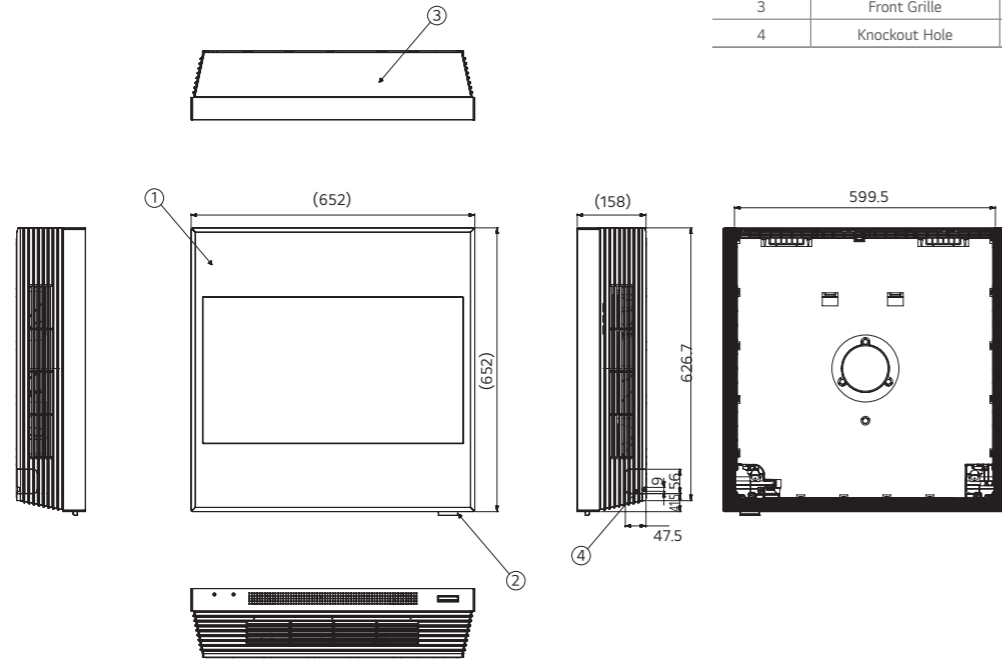

A09GA2.NSE / A12GA2.NSE / A09GA1.NSE / A12GA1.NSE

(Unit : mm)

ITEM NO.	PART NAME	REMARK
1	Inlet Grille	
2	Signal Receiver	
3	Front Grille	
4	Knockout Hole	For Pipe and Cable

AC18BK.NSK / AC24BK.NSK / AB18BK.NSK / AB24BK.NSK

(Unit : mm)

ITEM NO.	PART NAME	REMARK
1	Front Panel	
2	Display & Signal Receiver	
3	Air Suction Filter	
4	Installation Plate	

AC09BK.NSJ / AC12BK.NSJ / AB09BK.NSJ / AB12BK.NSJ

(Unit : mm)

ITEM NO.	PART NAME	REMARK
1	Front Panel	
2	Display & Signal Receiver	
3	Air Filter	
4	Knockout Hole	For Pipe and Cable