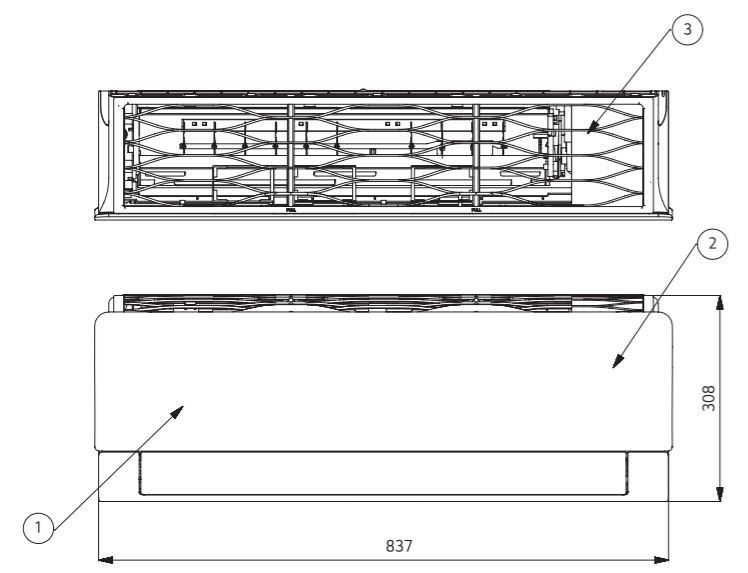

HC09RK.NSJ / DC09RK.NSJ / DC12RK.NSJ / DC09RT.NSJ / DC12RT.NSJ / PC09SK.NSJ
PC12SK.NSJ / S09EQ.NSJ / S12EQ.NSJ / S09ET.NSJ / S12ET.NSJ

(Unit : mm)

ITEM NO.	PART NAME	REMARK
1	Front Panel	
2	Display & Signal Receiver	Hidden
3	Air Filter	
4	Knockout Hole	For Pipe and Cable