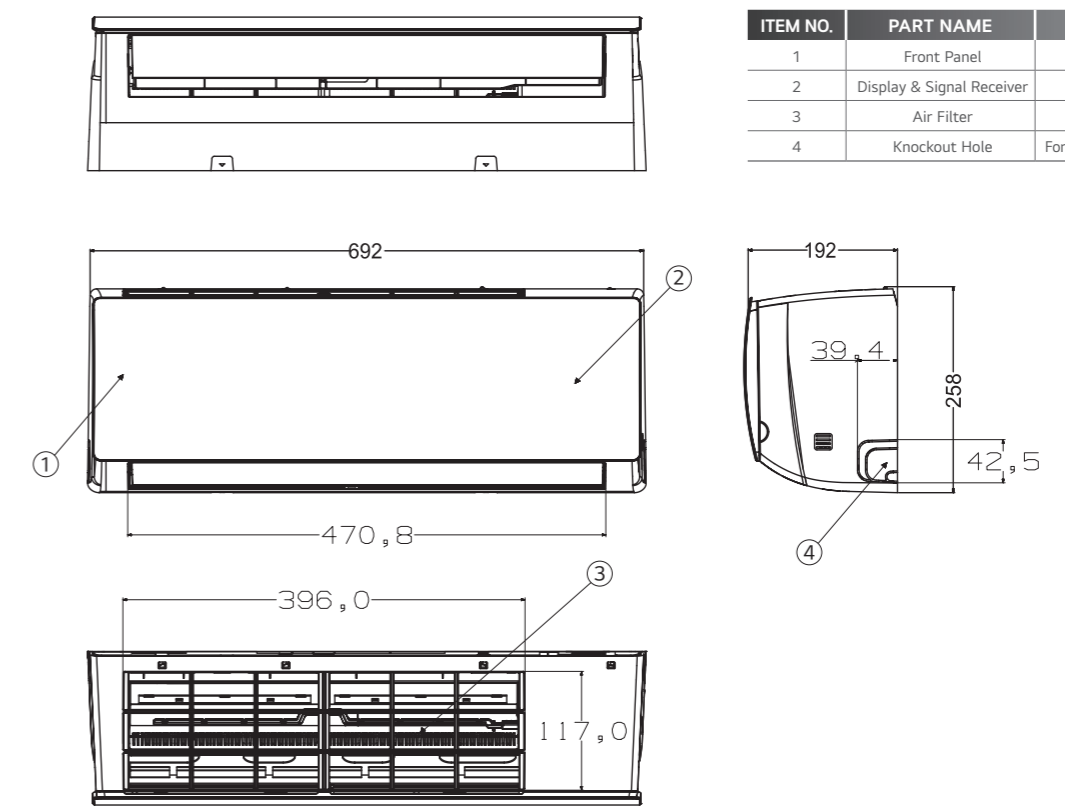

(Unit : mm)

ITEM NO.	PART NAME	REMARK
1	Front Panel	
2	Display & Signal Receiver	Hidden
3	Air Filter	
4	Knockout Hole	For Pipe and Cable

HC09RK.NSJ / DC09RK.NSJ / DC12RK.NSJ / DC09RT.NSJ / DC12RT.NSJ / PC09SK.NSJ  
PC12SK.NSJ / S09EQ.NSJ / S12EQ.NSJ / S09ET.NSJ / S12ET.NSJ

(Unit : mm)

ITEM NO.	PART NAME	REMARK
1	Front Panel	
2	Display & Signal Receiver	Hidden
3	Air Filter	
4	Knockout Hole	For Pipe and Cable

W09TE.NEU

(Unit : mm)

ITEM NO.	PART NAME	REMARK
1	Front Panel	
2	Display & Signal Receiver	Hidden
3	Air Filter	
4	Knockout Hole	For Pipe and Cable