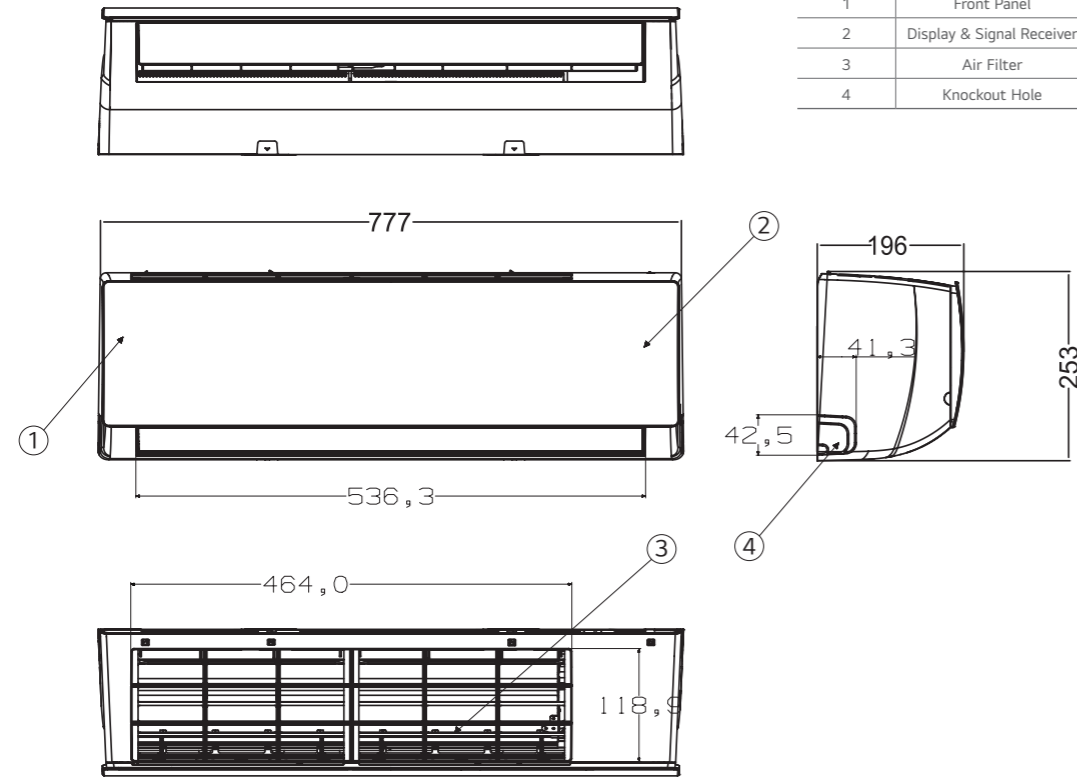

W09TI.NEU / W12TE.NEU

(Unit : mm)

ITEM NO.	PART NAME	REMARK
1	Front Panel	
2	Display & Signal Receiver	Hidden
3	Air Filter	
4	Knockout Hole	For Pipe and Cable