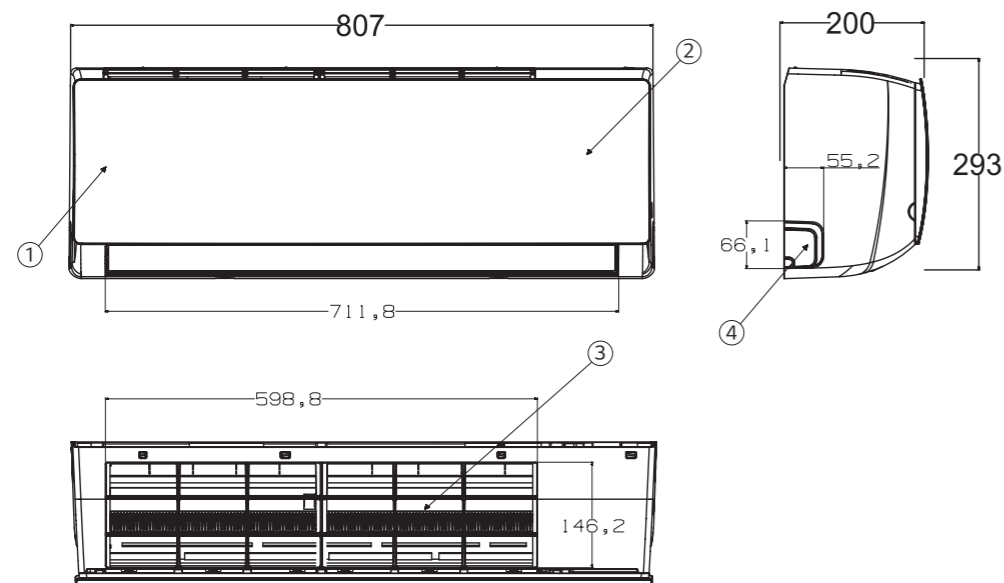

W12TI.NEU

(Unit : mm)

ITEM NO.	PART NAME	REMARK
1	Front Panel	
2	Display & Signal Receiver	Hidden
3	Air Filter	
4	Knockout Hole	For Pipe and Cable