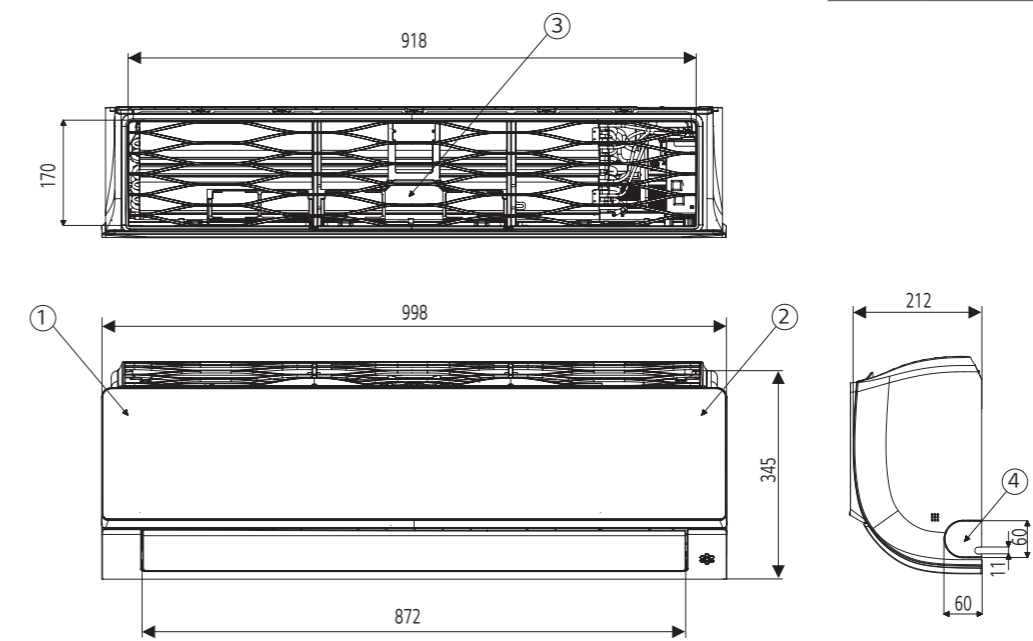

A09GA2.NSE / A12GA2.NSE / A09GA1.NSE / A12GA1.NSE

(Unit : mm)

ITEM NO.	PART NAME	REMARK
1	Inlet Grille	
2	Signal Receiver	
3	Front Grille	
4	Knockout Hole	For Pipe and Cable

AC18BK.NSK / AC24BK.NSK / AB18BK.NSK / AB24BK.NSK

(Unit : mm)

ITEM NO.	PART NAME	REMARK
1	Front Panel	
2	Display & Signal Receiver	
3	Air Suction Filter	
4	Installation Plate	

AC09BK.NSJ / AC12BK.NSJ / AB09BK.NSJ / AB12BK.NSJ

(Unit : mm)

ITEM NO.	PART NAME	REMARK
1	Front Panel	
2	Display & Signal Receiver	
3	Air Filter	
4	Knockout Hole	For Pipe and Cable