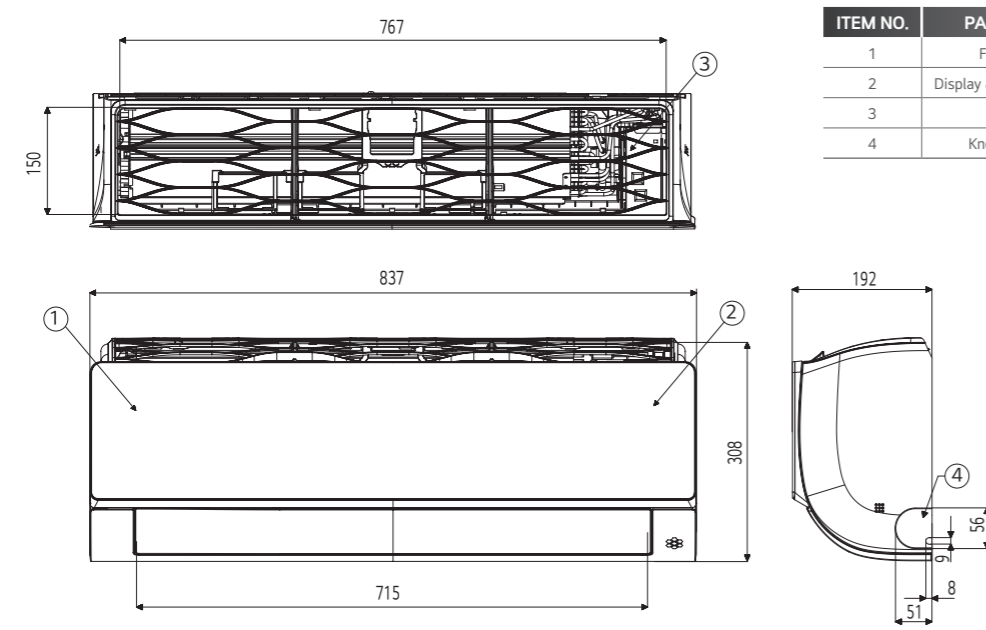

(Unit : mm)

ITEM NO.	PART NAME	REMARK
1	Front Panel	
2	Display & Signal Receiver	
3	Air Suction Filter	
4	Installation Plate	

AC09BK.NSJ / AC12BK.NSJ / AB09BK.NSJ / AB12BK.NSJ

(Unit : mm)

ITEM NO.	PART NAME	REMARK
1	Front Panel	
2	Display & Signal Receiver	
3	Air Filter	
4	Knockout Hole	For Pipe and Cable