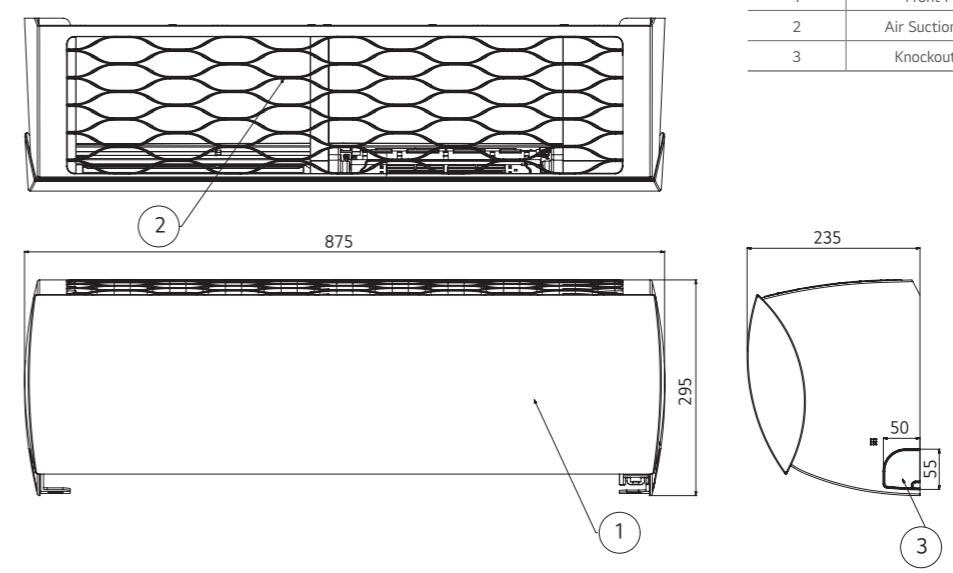

F09MT.NSM / F12MT.NSM

(Unit: mm)

ITEM NO.	PART NAME	REMARK
1	Front Panel	
2	Air Suction Grille	
3	Knockout Hole	For Pipe and Cable