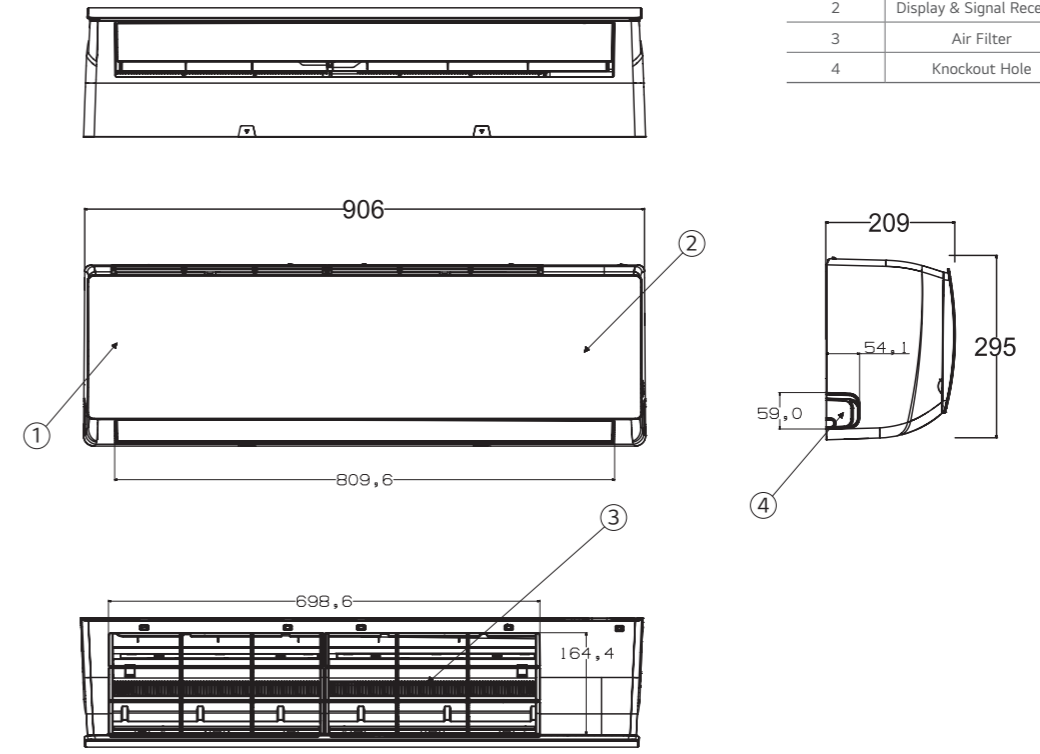

W09TI.NEU / W12TE.NEU

(Unit : mm)

ITEM NO.	PART NAME	REMARK
1	Front Panel	
2	Display & Signal Receiver	Hidden
3	Air Filter	
4	Knockout Hole	For Pipe and Cable

W18TI.NEU

(Unit : mm)

ITEM NO.	PART NAME	REMARK
1	Front Panel	
2	Display & Signal Receiver	Hidden
3	Air Filter	
4	Knockout Hole	For Pipe and Cable

W12TI.NEU

(Unit : mm)

ITEM NO.	PART NAME	REMARK
1	Front Panel	
2	Display & Signal Receiver	Hidden
3	Air Filter	
4	Knockout Hole	For Pipe and Cable

W24TI.NEU

(Unit : mm)

ITEM NO.	PART NAME	REMARK
1	Front Panel	
2	Display & Signal Receiver	Hidden
3	Air Filter	
4	Knockout Hole	For Pipe and Cable