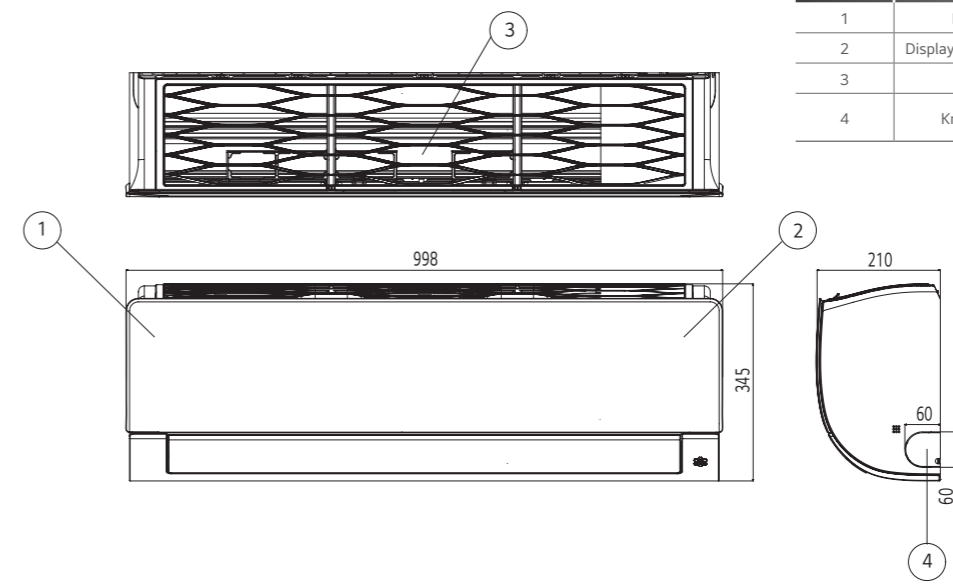

HC12RK.NSK / DC18RK.NSK / DC24RK.NSK / PC18SK.NSK / PC24SK.NSK
S18EQ.NSK / S24EQ.NSK / S18ET.NSK / S24ET.NSK

(Unit : mm)

ITEM NO.	PART NAME	REMARK
1	Front Panel	
2	Display & Signal Receiver	Hidden
3	Air Filter	
4	Knockout Hole	For Pipe and Cable