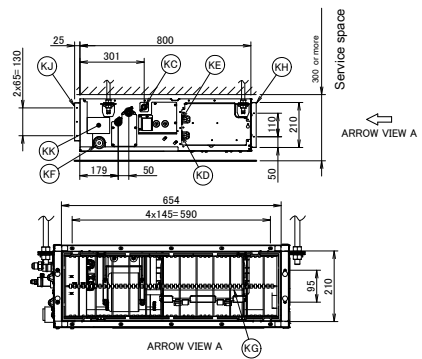

5 Dimensional drawings

5 - 1 Dimensional Drawings

FBA35A9

Item	Name	Description
KA	Liquid pipe connection port	Ø6.35 flared connection
KB	Gas pipe connection port	Ø9.52 flared connection
KC	Drain pipe connection	VP20 (OD Ø26, ID Ø20)
KD	Wiring connection	/
KE	Power supply connection	/
KF	Drain outlet	VP20 (OD Ø26, ID Ø20)
KG	Air filter	/
KH	Air suction side	/
KJ	Air discharge side	/
KK	Nameplate	/

Notes

1. When installing optional accessories, refer to their respective documentation.
2. The ceiling depth varies according to the documentation of the specific system.

3D094988B

5 Dimensional drawings

5 - 1 Dimensional Drawings

FBA50A9

Item	Name	Description
KA	Liquid pipe connection port	Ø6.35 flared connection
KB	Gas pipe connection port	Ø12.70 flared connection
KC	Drain pipe connection	VP20 (OD Ø26, ID Ø20)
KD	Wiring connection	/
KE	Power supply connection	/
KF	Drain outlet	VP20 (OD Ø26, ID Ø20)
KG	Air filter	/
KH	Air suction side	/
KJ	Air discharge side	/
KK	Nameplate	/