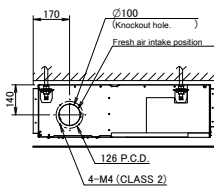

5 Dimensional drawings

5 - 1 Dimensional Drawings

FBA35A9

Item	Name	Description
KA	Liquid pipe connection port	Ø6.35 flared connection
KB	Gas pipe connection port	Ø9.52 flared connection
KC	Drain pipe connection	VP20 (OD Ø26, ID Ø20)
KD	Wiring connection	/
KE	Power supply connection	/
KF	Drain outlet	VP20 (OD Ø26, ID Ø20)
KG	Air filter	/
KH	Air suction side	/
KJ	Air discharge side	/
KK	Nameplate	/

Notes

1. When installing optional accessories, refer to their respective documentation.
2. The ceiling depth varies according to the documentation of the specific system.

3D094988B

5 Dimensional drawings

5 - 1 Dimensional Drawings

FBA50A9

Item	Name	Description
KA	Liquid pipe connection port	Ø6.35 flared connection
KB	Gas pipe connection port	Ø12.70 flared connection
KC	Drain pipe connection	VP20 (OD Ø26, ID Ø20)
KD	Wiring connection	/
KE	Power supply connection	/
KF	Drain outlet	VP20 (OD Ø26, ID Ø20)
KG	Air filter	/
KH	Air suction side	/
KJ	Air discharge side	/
KK	Nameplate	/