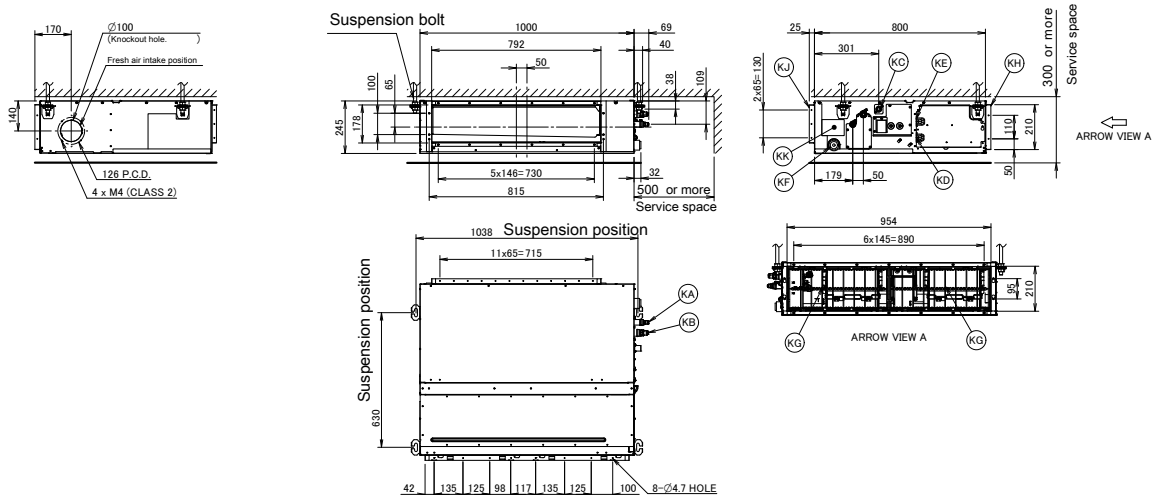

5 Dimensional drawings

5 - 1 Dimensional Drawings

FBA35A9

Item	Name	Description
KA	Liquid pipe connection port	Ø6.35 flared connection
KB	Gas pipe connection port	Ø9.52 flared connection
KC	Drain pipe connection	VP20 (OD Ø26, ID Ø20)
KD	Wiring connection	/
KE	Power supply connection	/
KF	Drain outlet	VP20 (OD Ø26, ID Ø20)
KG	Air filter	/
KH	Air suction side	/
KJ	Air discharge side	/
KK	Nameplate	/

Notes

1. When installing optional accessories, refer to their respective documentation.
2. The ceiling depth varies according to the documentation of the specific system.

3D094988B

5 Dimensional drawings

5 - 1 Dimensional Drawings

FBA50A9

Item	Name	Description
KA	Liquid pipe connection port	Ø6.35 flared connection
KB	Gas pipe connection port	Ø12.70 flared connection
KC	Drain pipe connection	VP20 (OD Ø26, ID Ø20)
KD	Wiring connection	/
KE	Power supply connection	/
KF	Drain outlet	VP20 (OD Ø26, ID Ø20)
KG	Air filter	/
KH	Air suction side	/
KJ	Air discharge side	/
KK	Nameplate	/

- Notes
- When installing optional accessories, refer to their respective documentation.
 - The ceiling depth varies according to the documentation of the specific system.

3D094918B

FBA60A9

Item	Name	Description
KA	Liquid pipe connection port	Ø6.35 flared connection
KB	Gas pipe connection port	Ø12.70 flared connection
KC	Drain pipe connection	VP20 (OD Ø26, ID Ø20)
KD	Wiring connection	/
KE	Power supply connection	/
KF	Drain outlet	VP20 (OD Ø26, ID Ø20)
KG	Air filter	/
KH	Air suction side	/
KJ	Air discharge side	/
KK	Nameplate	/