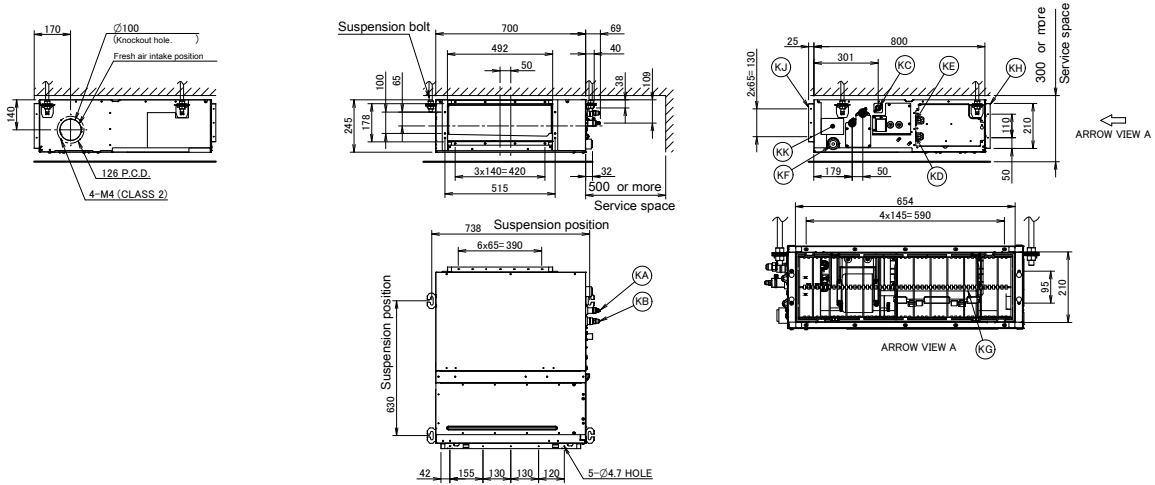

5 Dimensional drawings

5 - 1 Dimensional Drawings

FBA35A9

Item	Name	Description
KA	Liquid pipe connection port	Ø6.35 flared connection
KB	Gas pipe connection port	Ø9.52 flared connection
KC	Drain pipe connection	VP20 (OD Ø26, ID Ø20)
KD	Wiring connection	/
KE	Power supply connection	/
KF	Drain outlet	VP20 (OD Ø26, ID Ø20)
KG	Air filter	/
KH	Air suction side	/
KJ	Air discharge side	/
KK	Nameplate	/

Notes

1. When installing optional accessories, refer to their respective documentation.
2. The ceiling depth varies according to the documentation of the specific system.

3D094988B

5 Dimensional drawings

5 - 1 Dimensional Drawings

FBA50A9

Item	Name	Description
KA	Liquid pipe connection port	Ø6.35 flared connection
KB	Gas pipe connection port	Ø12.70 flared connection
KC	Drain pipe connection	VP20 (OD Ø26, ID Ø20)
KD	Wiring connection	/
KE	Power supply connection	/
KF	Drain outlet	VP20 (OD Ø26, ID Ø20)
KG	Air filter	/
KH	Air suction side	/
KJ	Air discharge side	/
KK	Nameplate	/