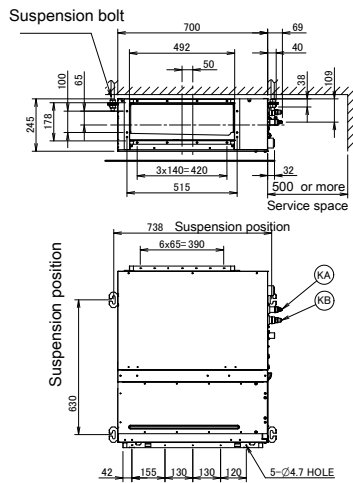

5 Dimensional drawings

5 - 1 Dimensional Drawings

FBA35A9

Item	Name	Description
KA	Liquid pipe connection port	Ø6.35 flared connection
KB	Gas pipe connection port	Ø9.52 flared connection
KC	Drain pipe connection	VP20 (OD Ø26, ID Ø20)
KD	Wiring connection	/
KE	Power supply connection	/
KF	Drain outlet	VP20 (OD Ø26, ID Ø20)
KG	Air filter	/
KH	Air suction side	/
KJ	Air discharge side	/
KK	Nameplate	/

Notes

1. When installing optional accessories, refer to their respective documentation.
2. The ceiling depth varies according to the documentation of the specific system.

3D094988B

5 Dimensional drawings

5 - 1 Dimensional Drawings

FBA50A9

Item	Name	Description
KA	Liquid pipe connection port	Ø6.35 flared connection
KB	Gas pipe connection port	Ø12.70 flared connection
KC	Drain pipe connection	VP20 (OD Ø26, ID Ø20)
KD	Wiring connection	/
KE	Power supply connection	/
KF	Drain outlet	VP20 (OD Ø26, ID Ø20)
KG	Air filter	/
KH	Air suction side	/
KJ	Air discharge side	/
KK	Nameplate	/

- Notes
- When installing optional accessories, refer to their respective documentation.
 - The ceiling depth varies according to the documentation of the specific system.

3D094918B

FBA60A9

Item	Name	Description
KA	Liquid pipe connection port	Ø6.35 flared connection
KB	Gas pipe connection port	Ø12.70 flared connection
KC	Drain pipe connection	VP20 (OD Ø26, ID Ø20)
KD	Wiring connection	/
KE	Power supply connection	/
KF	Drain outlet	VP20 (OD Ø26, ID Ø20)
KG	Air filter	/
KH	Air suction side	/
KJ	Air discharge side	/
KK	Nameplate	/