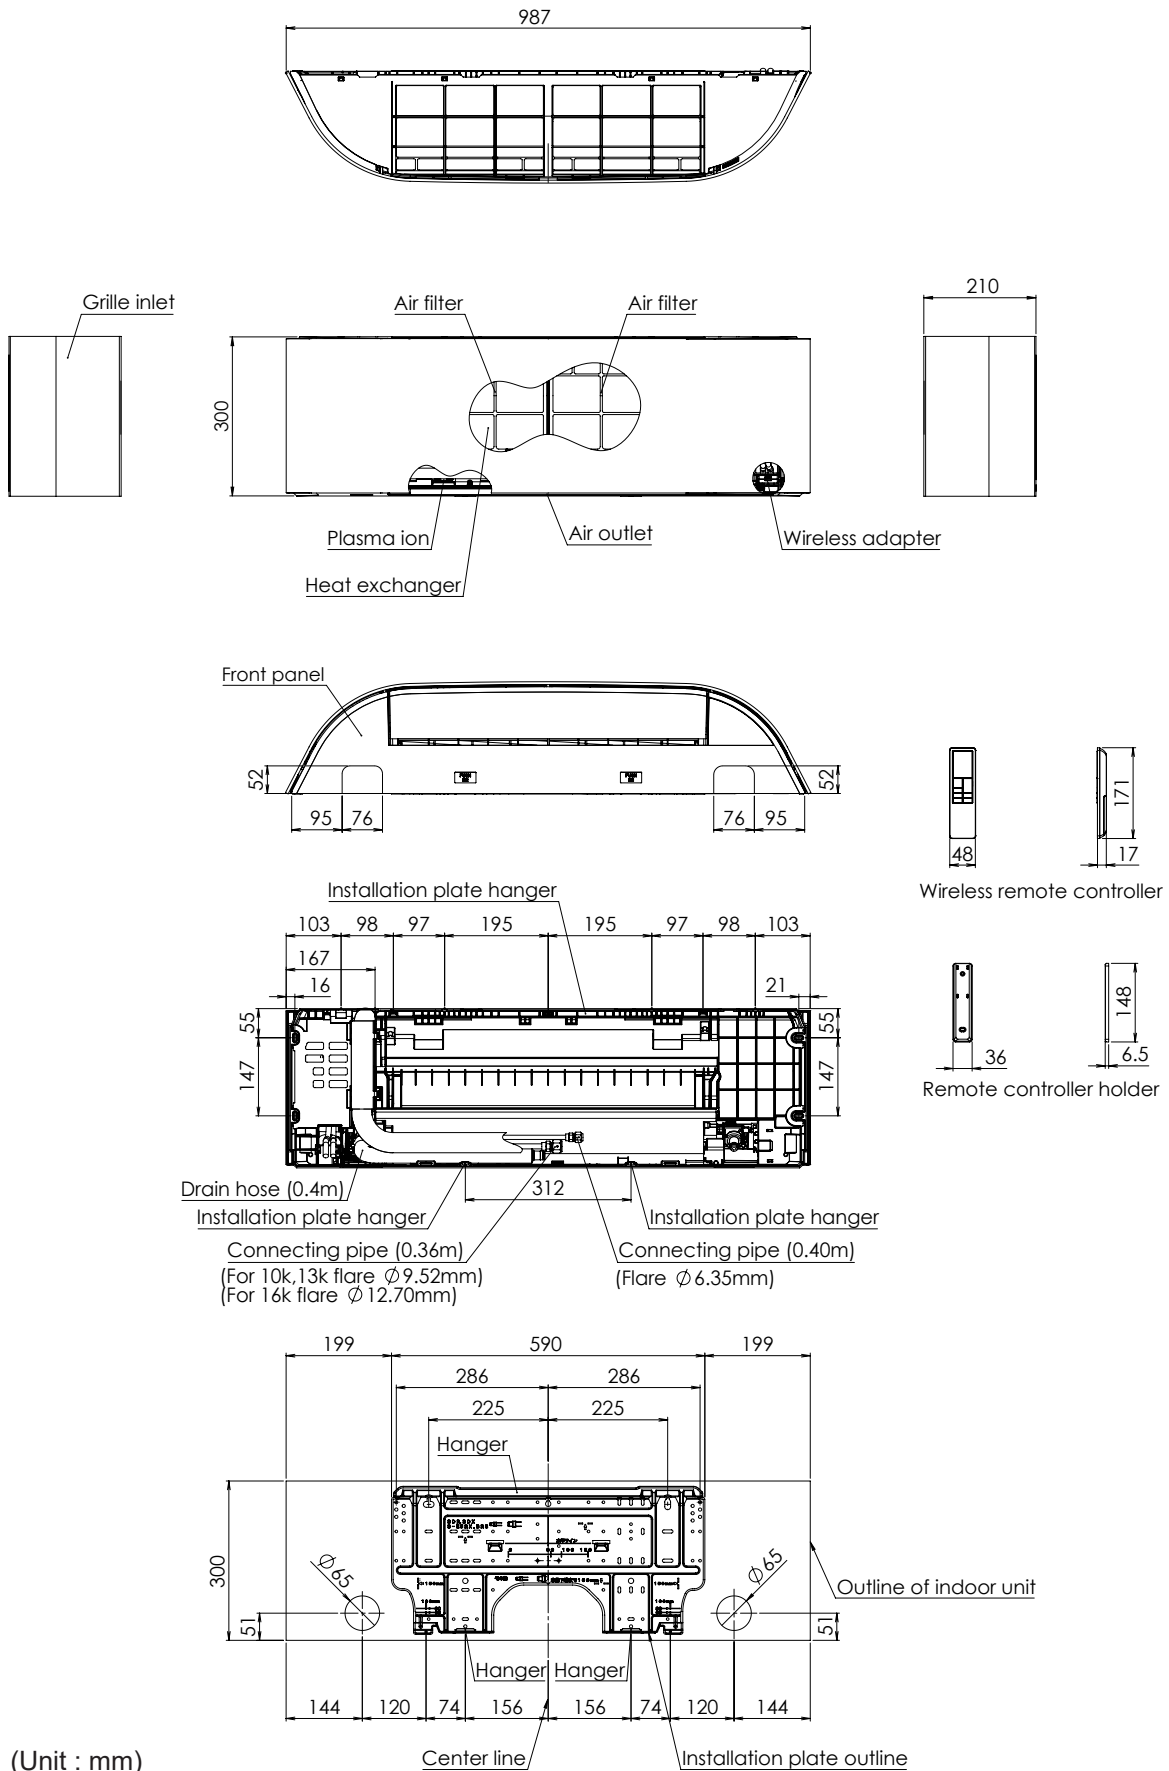

3. Dimension

Indoor Unit : RAS-B10N4KVRG-E, RAS-B13N4KVRG-E, RAS-B16N4KVRG-E
 RAS-10N4KVRG-TR, RAS-13N4KVRG-TR, RAS-16N4KVRG-TR

(Unit : mm)