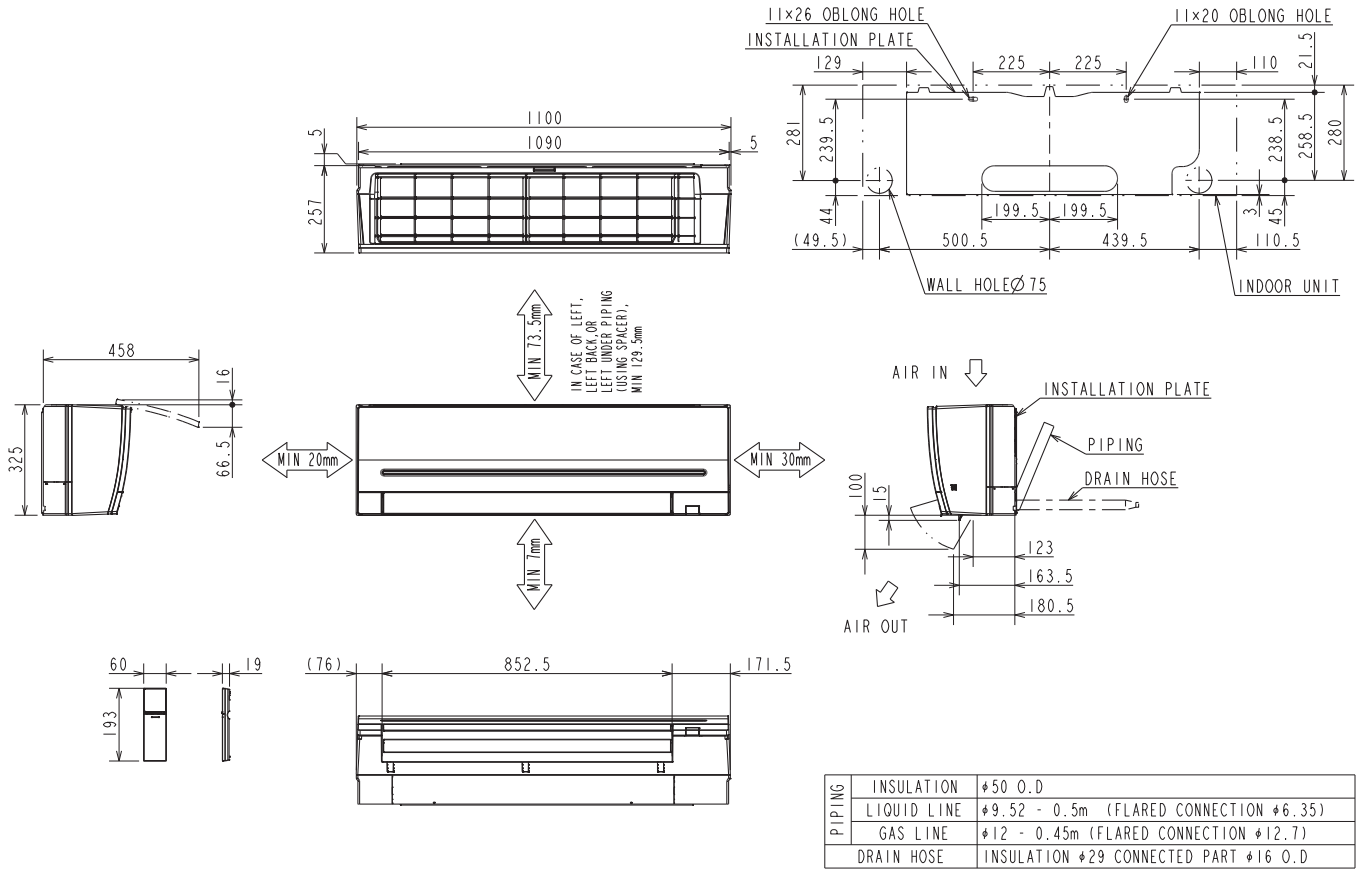

Unit: mm

MSZ-AP60VGK MSZ-AP71VGK

INDOOR UNIT

OUTLINES AND DIMENSIONS WALL-MOUNTED