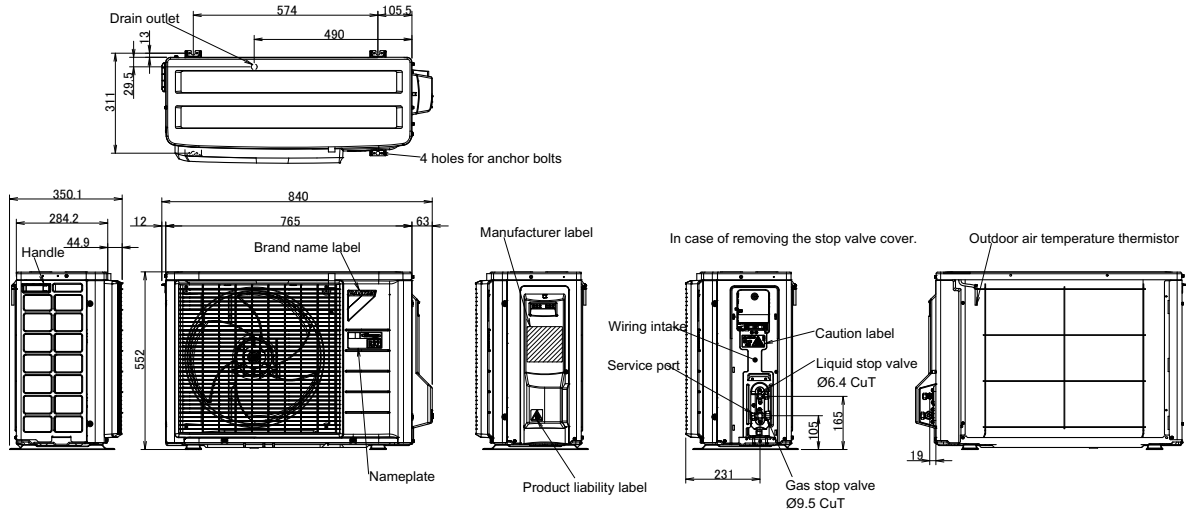

5 Dimensional drawings

5 - 1 Dimensional Drawings

RXA20-35A

Minimum space for air passage

Wall height on air outlet side < 1200 mm

3D119881