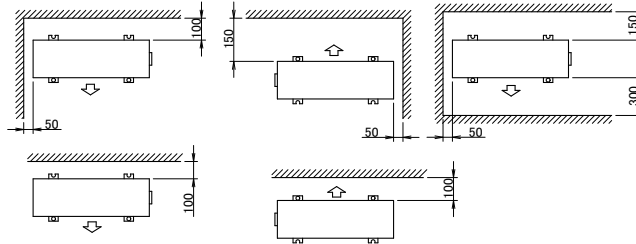

5 Dimensional drawings

5 - 1 Dimensional Drawings

RXA20-35A

Minimum space for air passage

Wall height on air outlet side < 1200 mm

3D119881