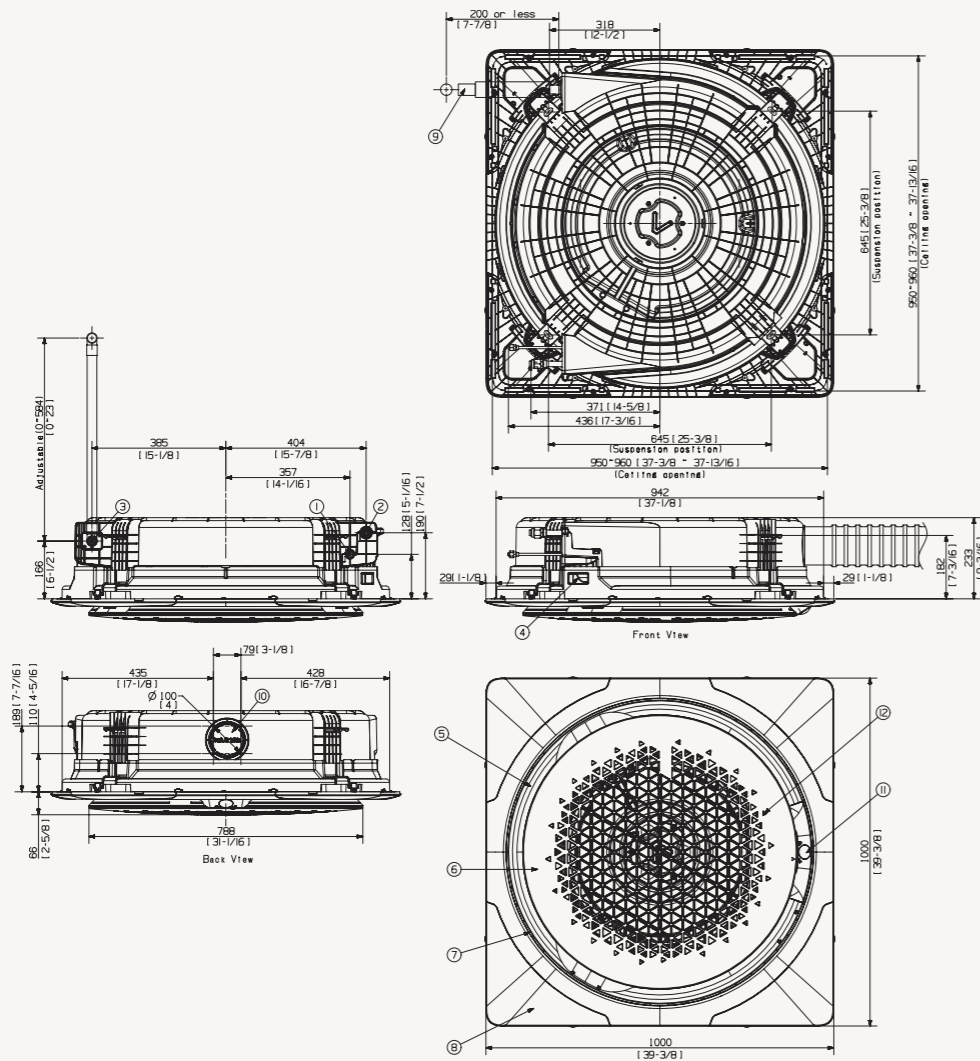

Dimensional drawings

360 Cassette (square)

AC071*N4PK*/EU

NO	Name	Description
1	Liquid piping	ø6.35 (1/4)
2	Gas piping	ø15.88 (5/8)
3	Condensation drain piping	VP25 (OD 32, ID 25)
4	Power supply/communication wiring conduits	
5	Air supply	
6	Air intake	
7	Booster Fan hollow space	
8	Panel	
9	Condensation drain piping (accessory)	
10	Knock-out hole - external air	ø100 mm
11	Display	
12	Wireless remote controller receiver	

AC090/100/120/140*N4PK*/EU

NO	Name	Description
1	Liquid piping	ø9.52 (3/8)
2	Gas piping	ø15.88 (5/8)
3	Condensation drain piping	VP25 (OD 32, ID 25)
4	Power supply/communication wiring conduits	
5	Air supply	
6	Air intake	
7	Booster Fan hollow space	
8	Panel	
9	Condensation drain piping (accessory)	
10	Knock-out hole - external air	ø100 mm
11	Display	
12	Wireless remote controller receiver	