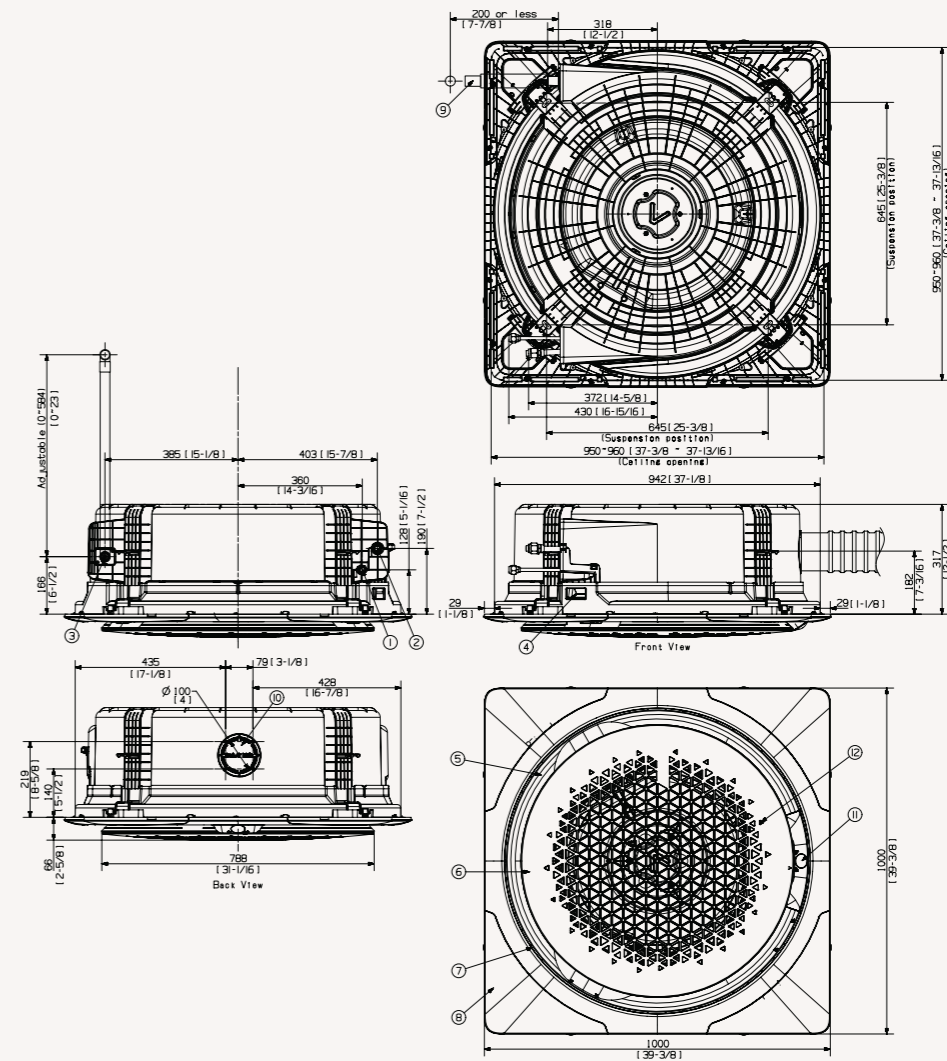

Dimensional drawings

360 Cassette (square)

AC071*N4PK*/EU

NO	Name	Description
1	Liquid piping	ø6.35 (1/4)
2	Gas piping	ø15.88 (5/8)
3	Condensation drain piping	VP25 (OD 32, ID 25)
4	Power supply/communication wiring conduits	
5	Air supply	
6	Air intake	
7	Booster Fan hollow space	
8	Panel	
9	Condensation drain piping (accessory)	
10	Knock-out hole - external air	ø100 mm
11	Display	
12	Wireless remote controller receiver	

AC090/100/120/140*N4PK*/EU

NO	Name	Description
1	Liquid piping	ø9.52 (3/8)
2	Gas piping	ø15.88 (5/8)
3	Condensation drain piping	VP25 (OD 32, ID 25)
4	Power supply/communication wiring conduits	
5	Air supply	
6	Air intake	
7	Booster Fan hollow space	
8	Panel	
9	Condensation drain piping (accessory)	
10	Knock-out hole - external air	ø100 mm
11	Display	
12	Wireless remote controller receiver	